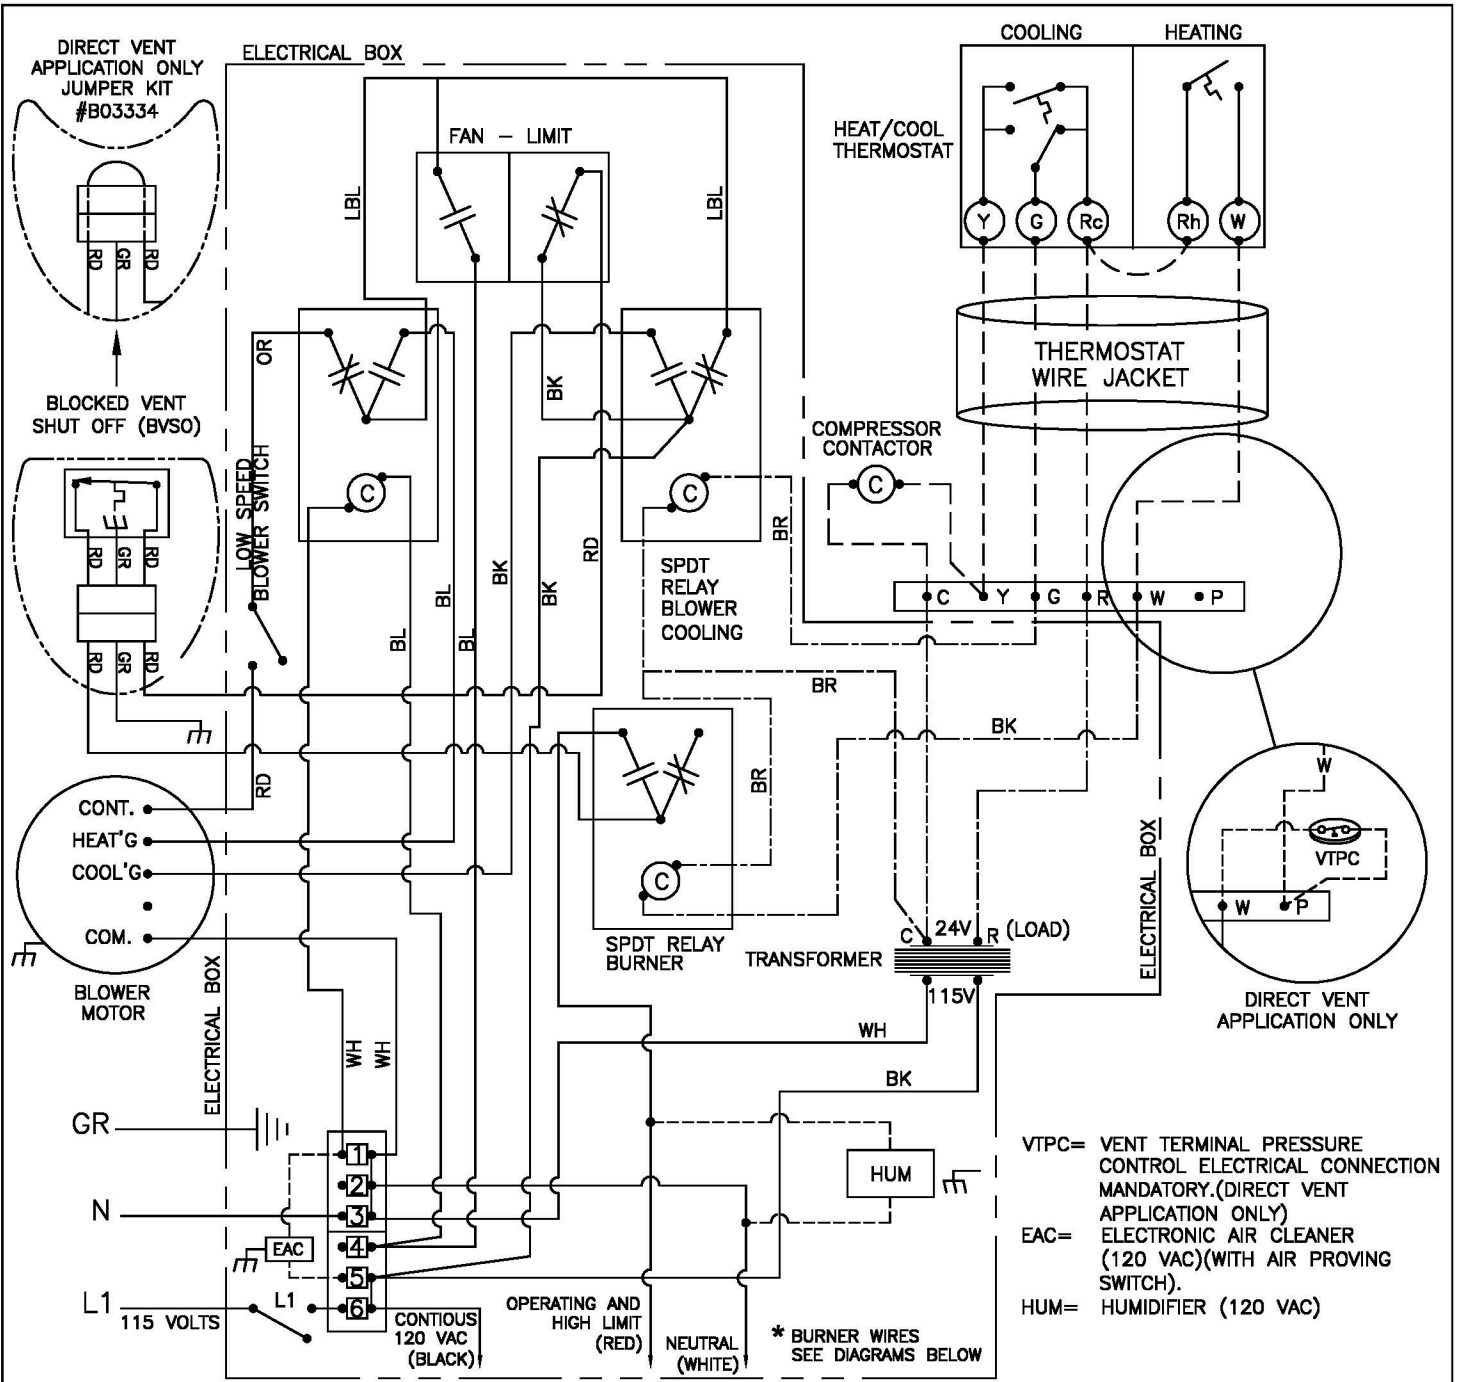

VERSION EN FRANCAIS INCLUSE DANS LE MANUEL D'INSTALLATION

VTPC= VENT TERMINAL PRESSURE CONTROL ELECTRICAL CONNECTION MANDATORY.(DIRECT VENT APPLICATION ONLY)

EAC= ELECTRONIC AIR CLEANER (120 VAC)(WITH AIR PROVING SWITCH).

HUM= HUMIDIFIER (120 VAC)